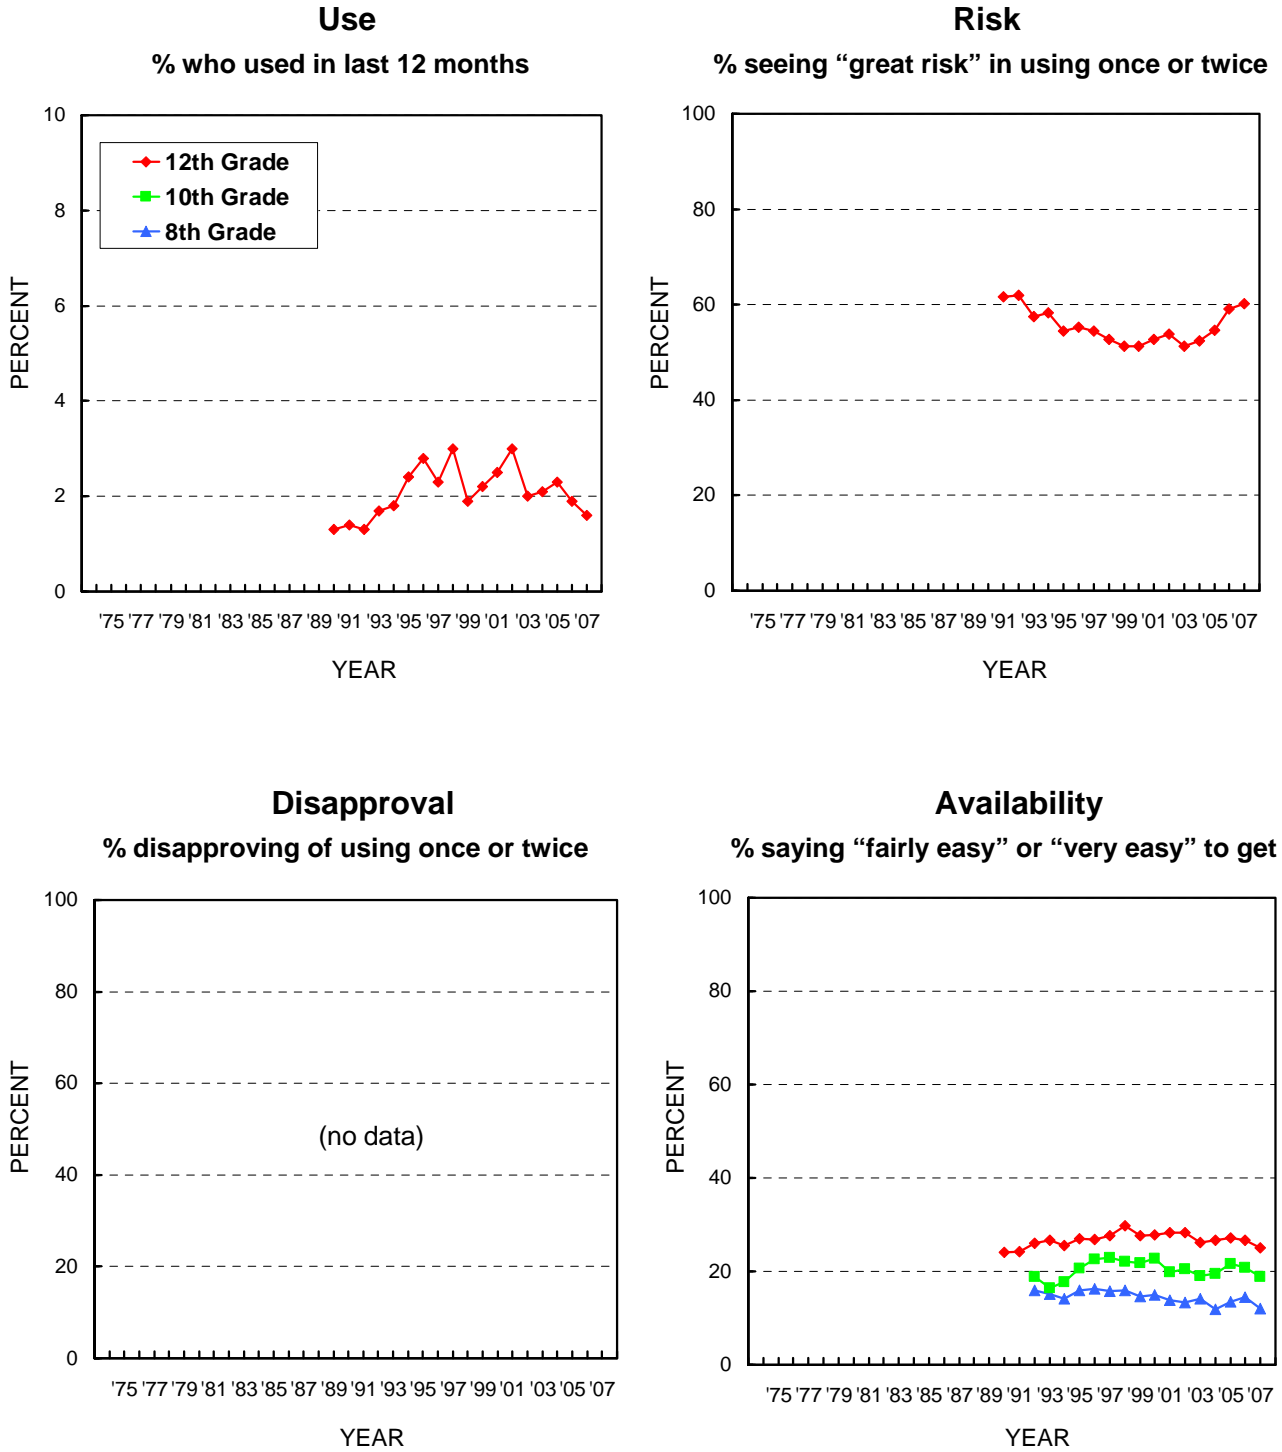

FIGURE 6
Crystal Methamphetamine (Ice): Trends in Annual Use, Risk, and Availability
 Grades 8, 10, and 12

Source. The Monitoring the Future study, the University of Michigan.