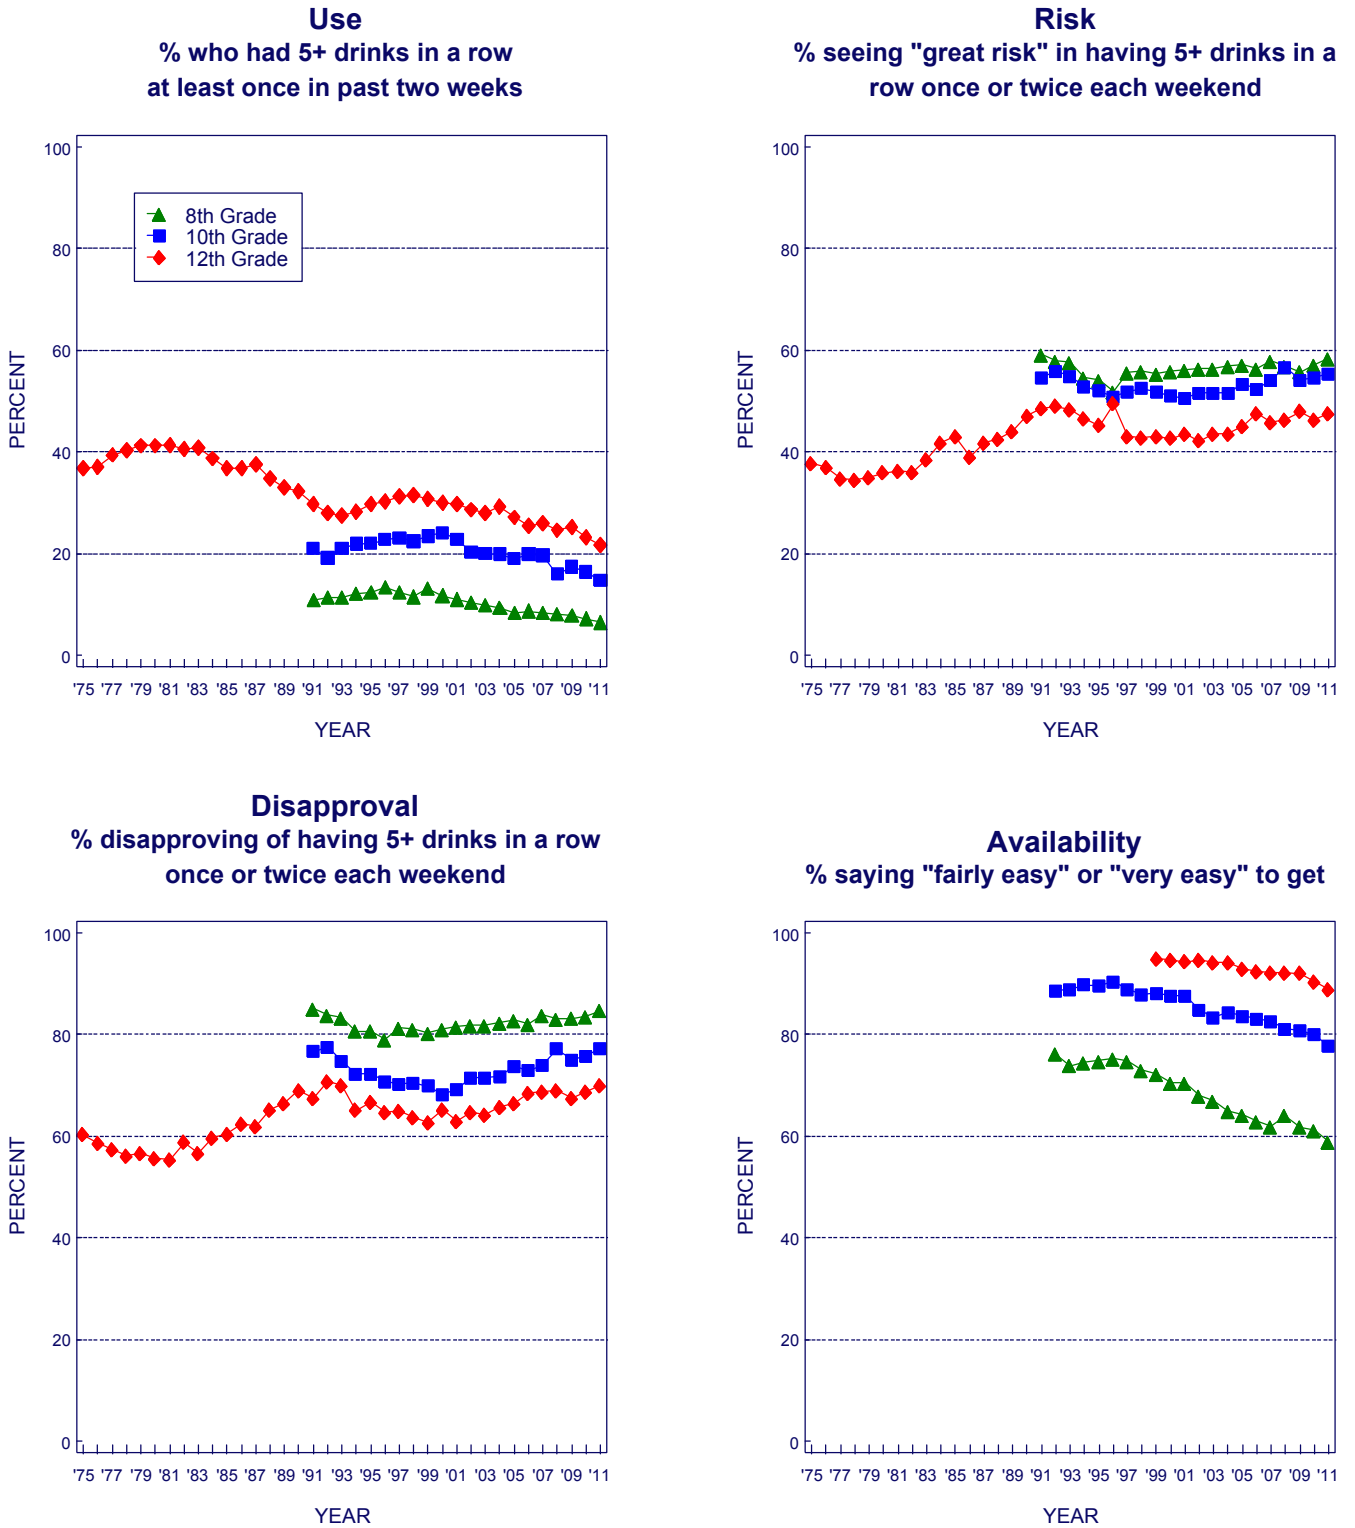

**FIGURE 4**  
**Alcohol: Trends in Binge Drinking, Risk, Disapproval, and Availability**  
 Grades 8, 10, and 12

Source. The Monitoring the Future study, the University of Michigan.