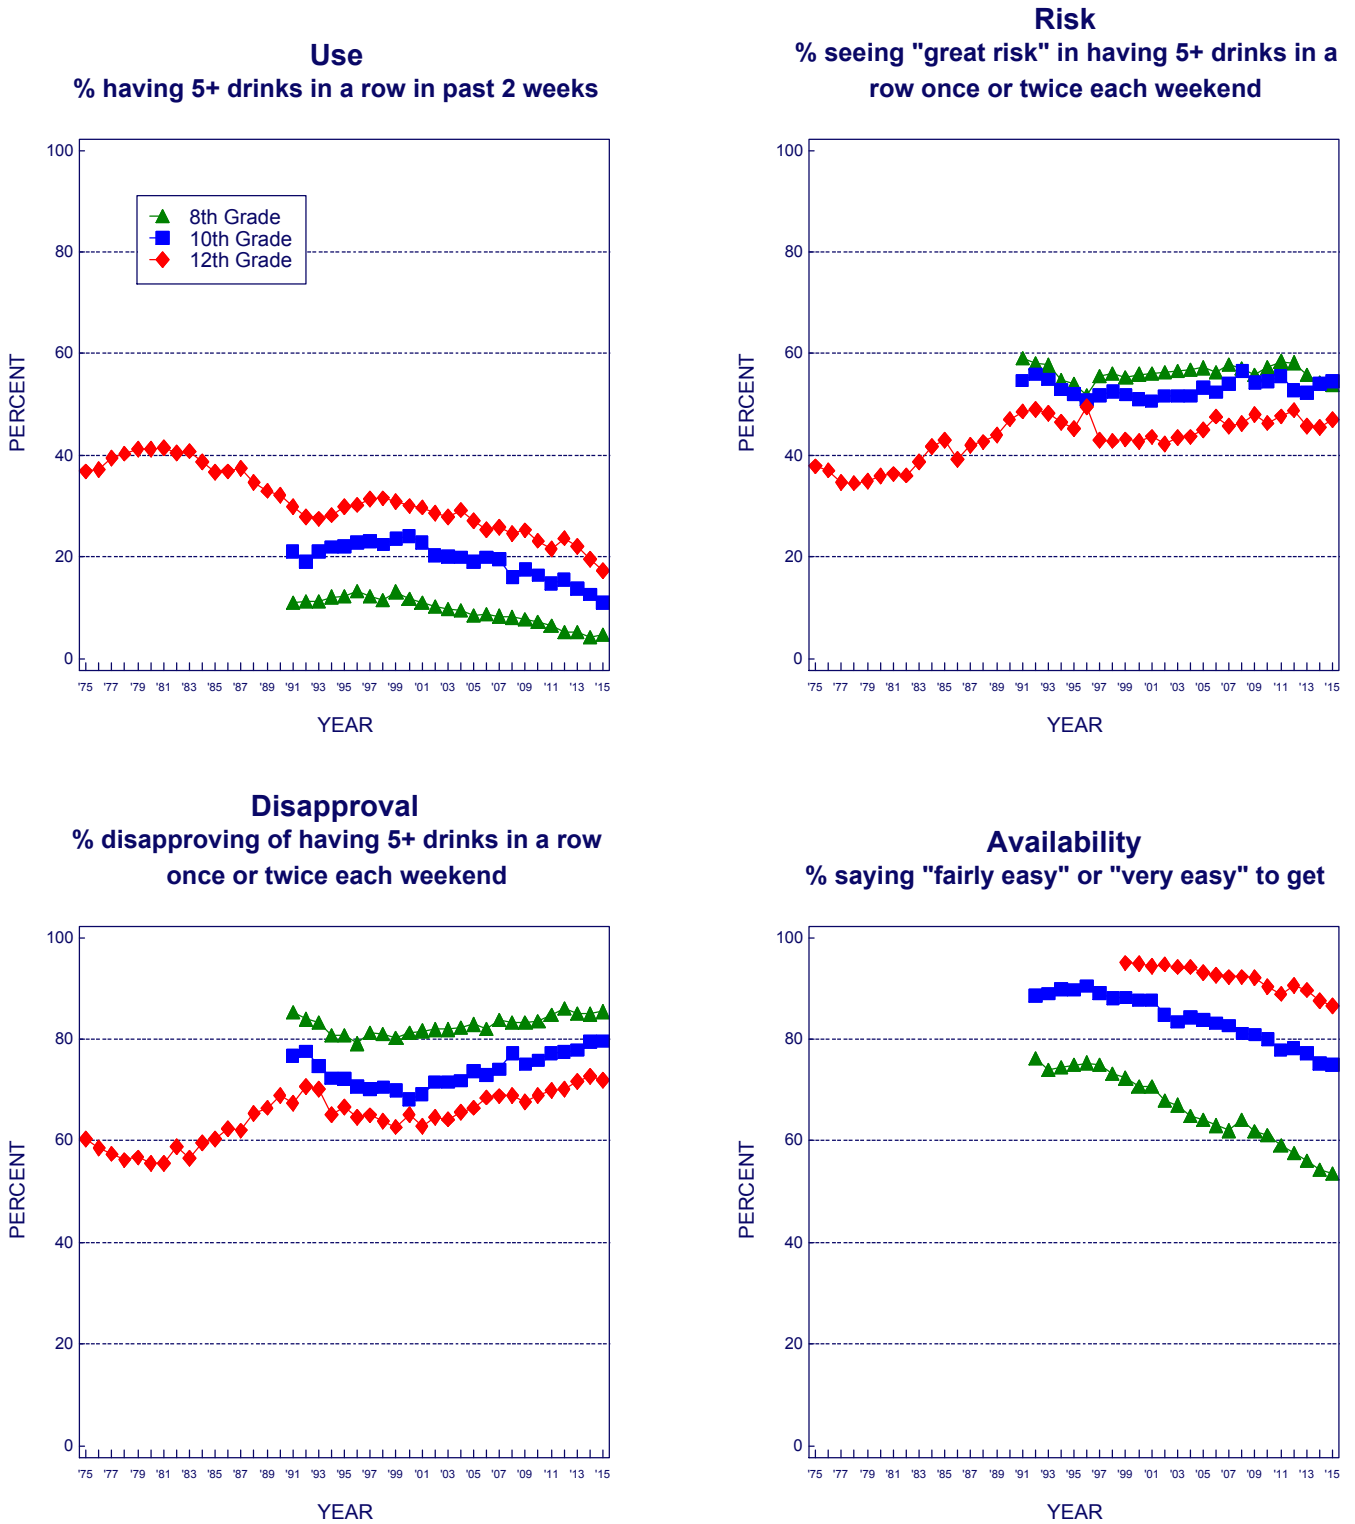

**FIGURE 11**

**Alcohol: Trends in Binge Drinking, Risk, Disapproval, and Availability**

Grades 8, 10, and 12

Source. The Monitoring the Future study, the University of Michigan.