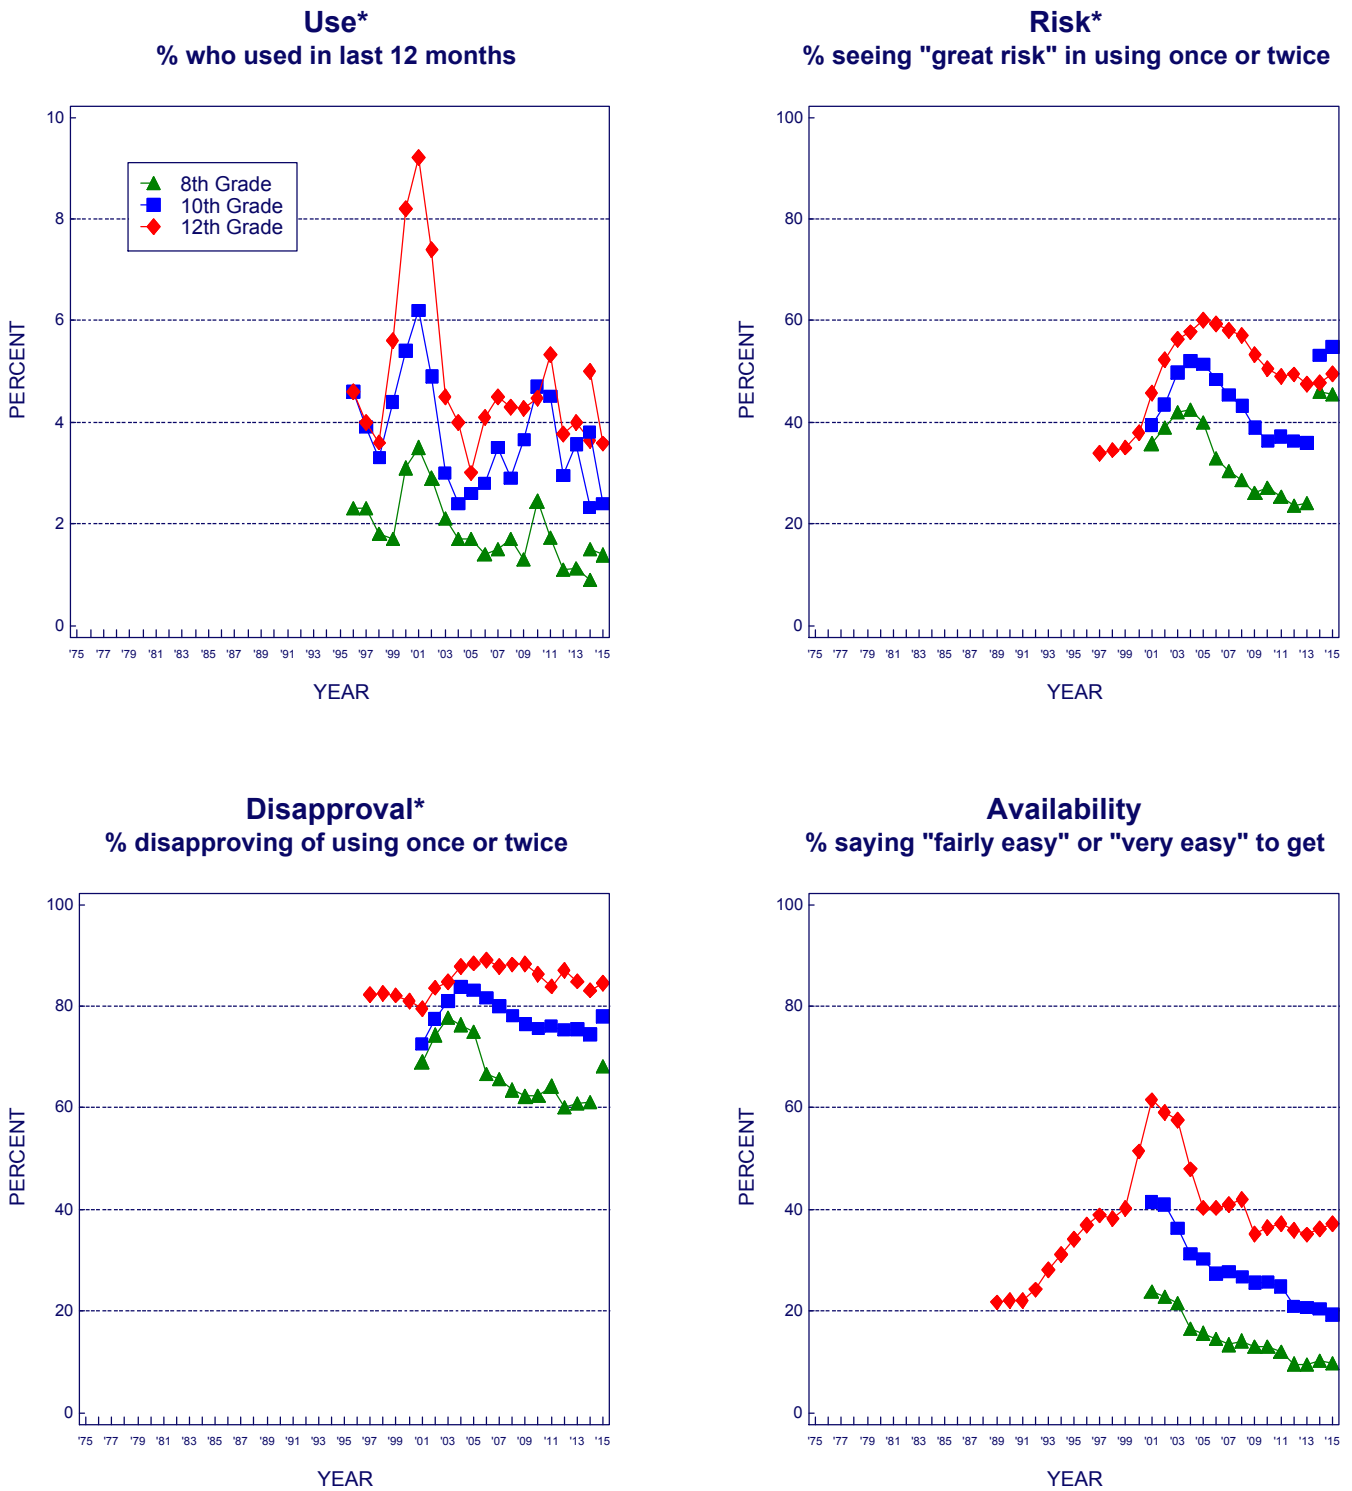

**FIGURE 6**

**MDMA (Ecstasy, Molly): Trends in Annual Use, Risk, Disapproval, and Availability**

Grades 8, 10, and 12

Source. The Monitoring the Future study, the University of Michigan.

\*In 2014/2015, revised sets of questions on ecstasy use were introduced in which molly was added to the description.