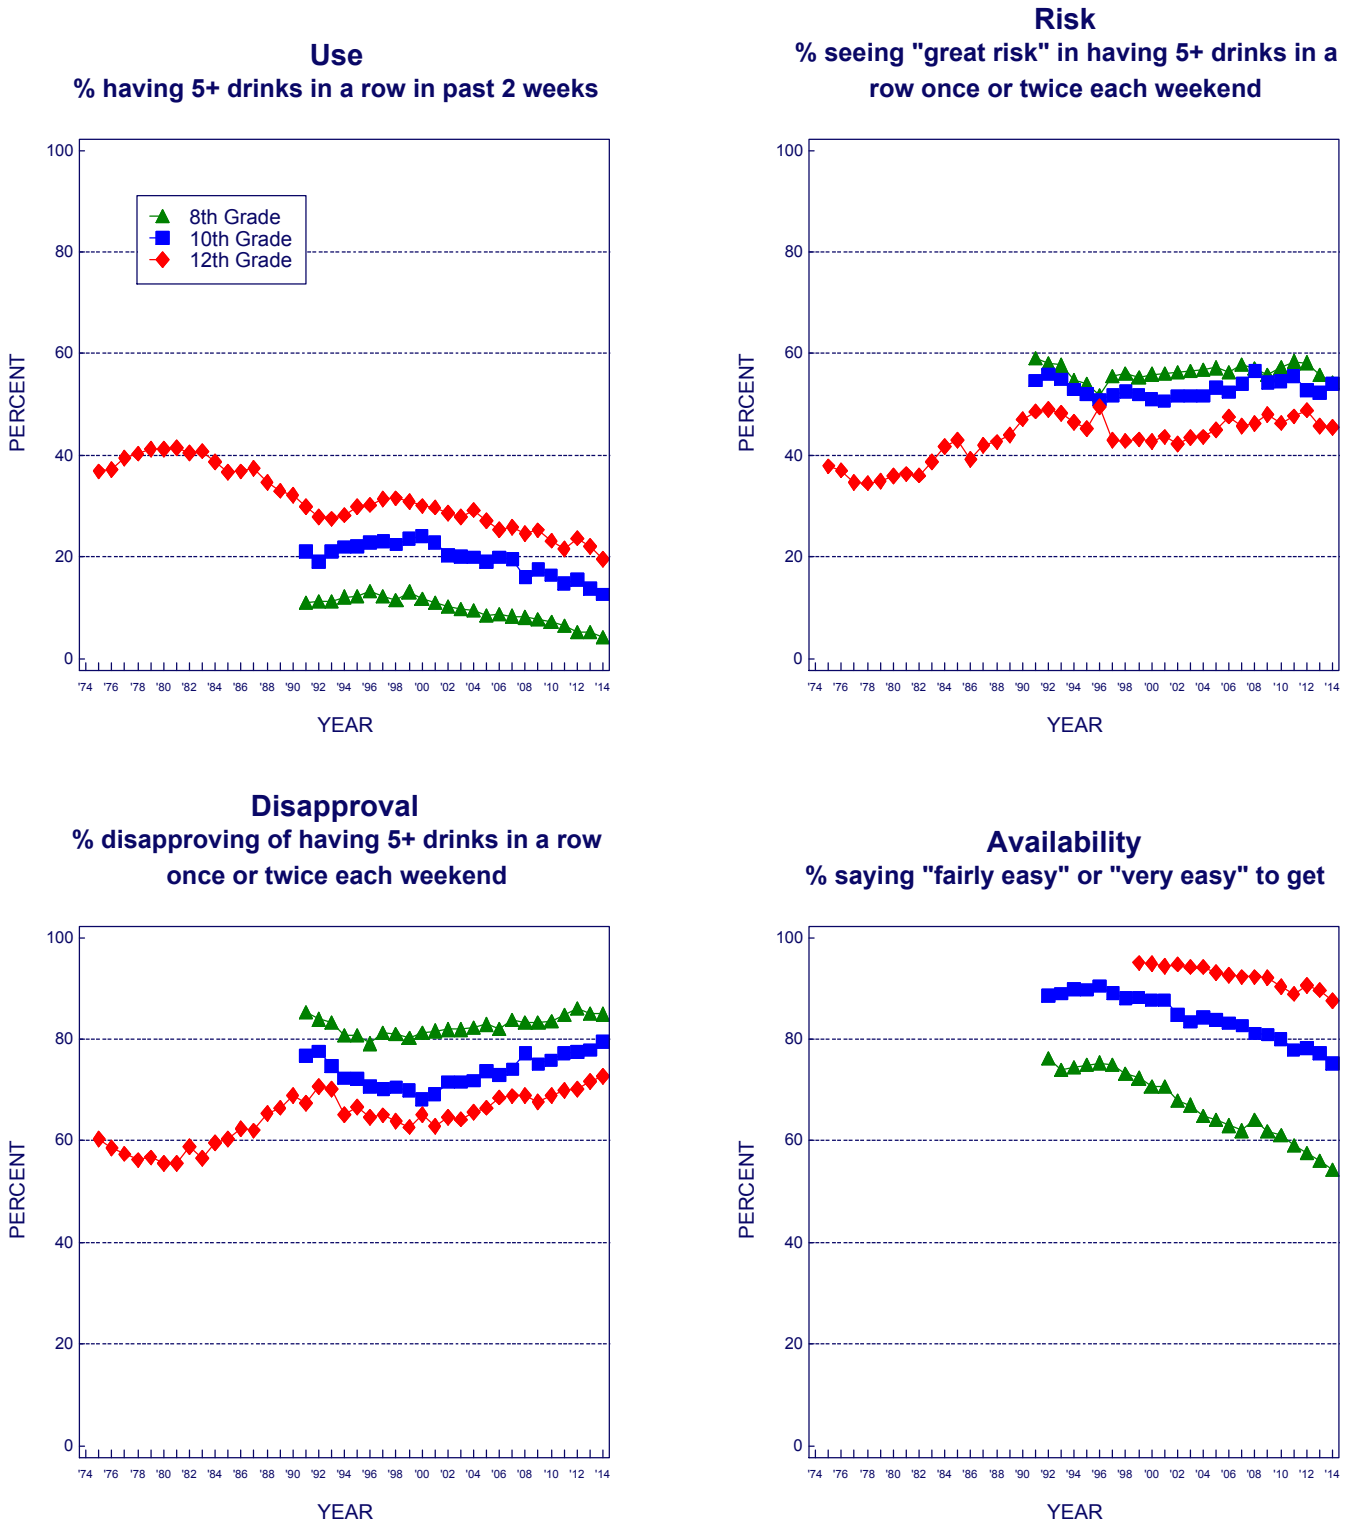

FIGURE 2

Alcohol: Trends in Binge Drinking, Risk, Disapproval, and Availability

Grades 8, 10, and 12

Source. The Monitoring the Future study, the University of Michigan.