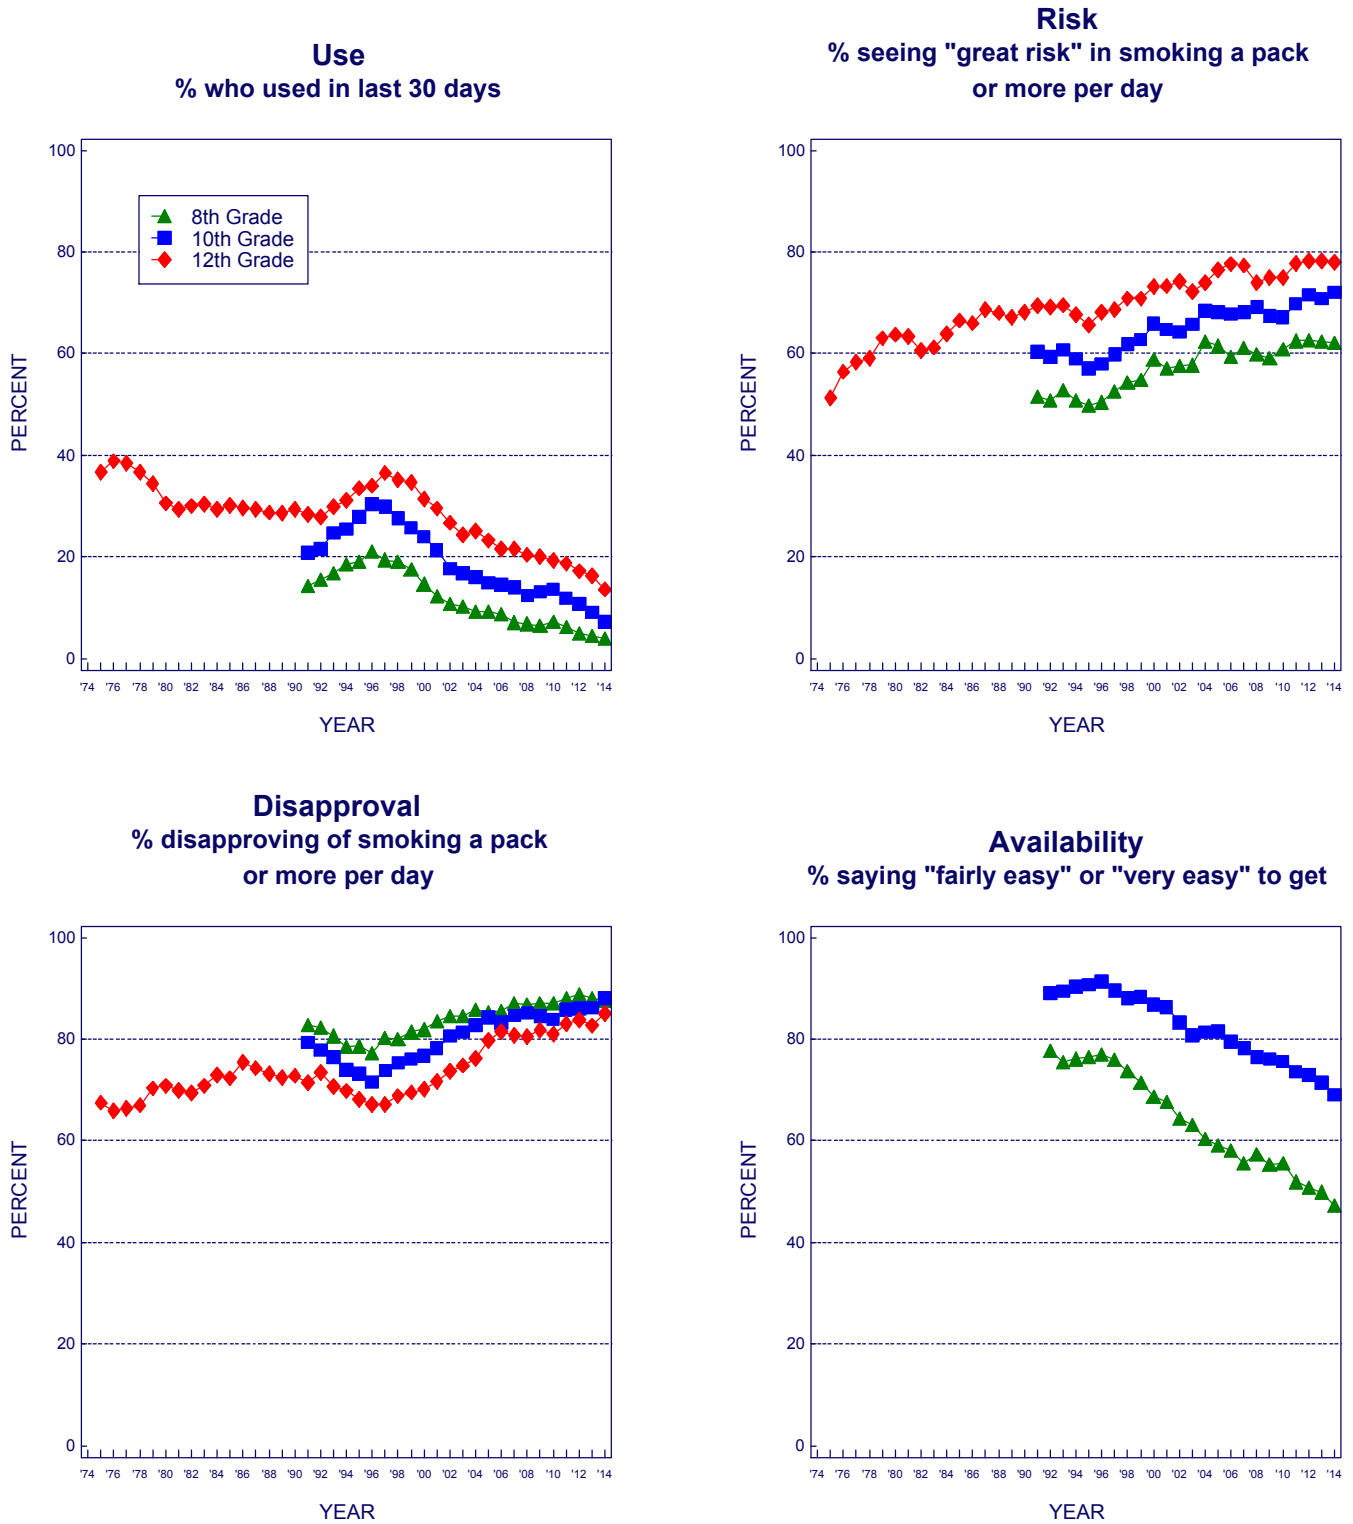

FIGURE 3

Cigarettes: Trends in 30-Day Use, Risk, Disapproval, and Availability

Grades 8, 10, and 12

Source. The Monitoring the Future study, the University of Michigan.